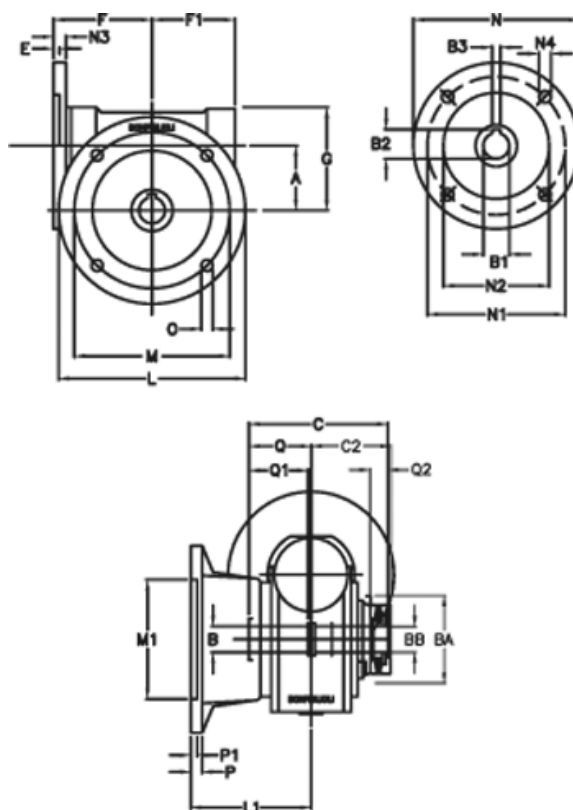

Article number: 390204904542336

Description: Worm Gear with Torque Limiter
VF 49-L2-F-45 P63B14

Measures

a = 49.50	C2 = 63,5	m = 90	P = 12
B = 25	Description = VF 49F-xx-63B14	M1 = 70	P1 = 10
B1 E7 = 11	E = 3.0	N = 90	Q = 51.0
B2 = 12.8	F = 70	N1 = 75	Q1 = 41
B3 H9 = 4	F1 = 63	N2 = 60	Q2 = 15
BA = 63	g = 80	N3 = 7.0	
BB H7 = 14	L = 125	N4 = 6.0	
C = 105	L1 = 85.5	O = 10.5	